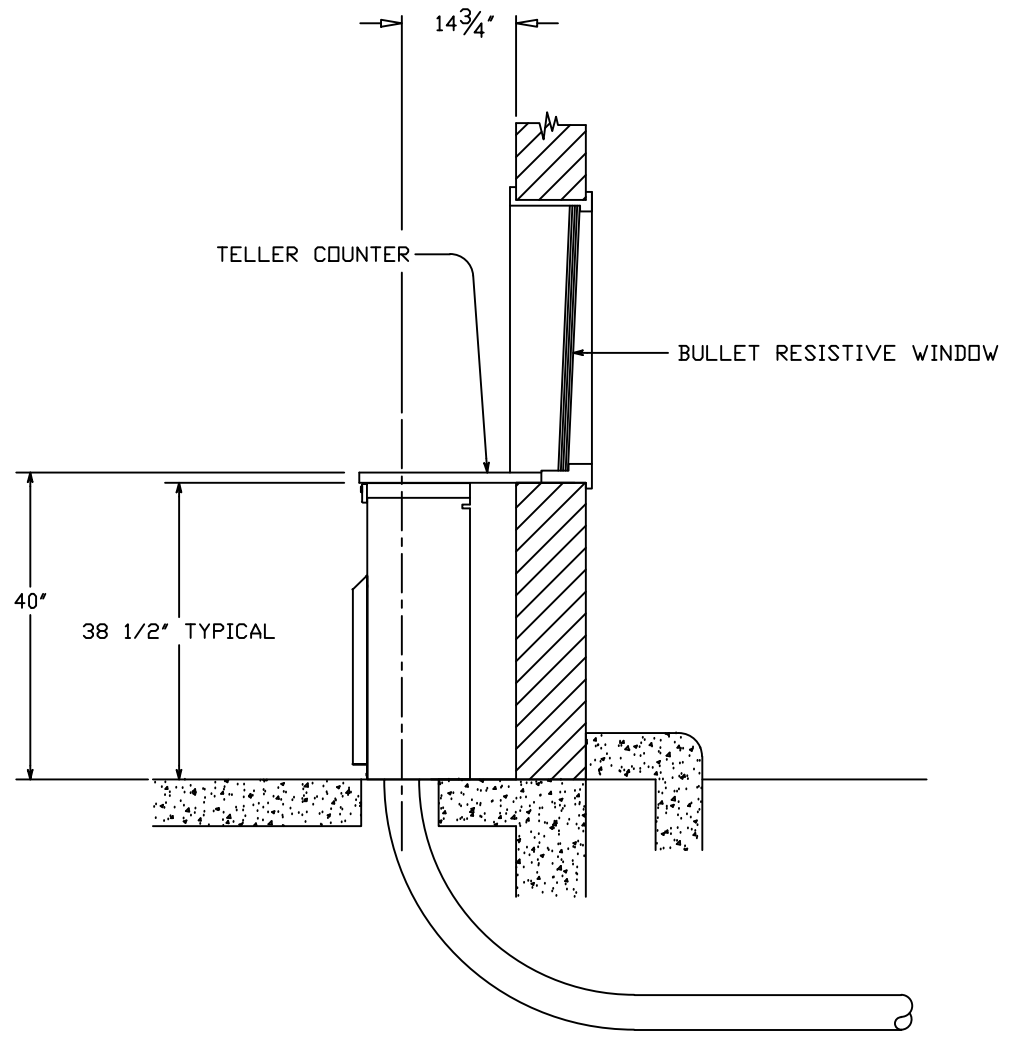

DUPLEX OUTLET  
120 VOLT 20 AMP  
FOR AUDIO

ONE DUPLEX OUTLET  
FOR EVERY TWO LANES  
120 VOLT 20 AMP.

NOTE: THIS UNIT CAN BE FOR 4" DIA. OR 4-1/2" DIA. TUBE SYSTEM

REV.-1	DATE: -	-
REV.-2	DATE:	
REV.-3	DATE:	

est. 1967 <b>HAMILTON</b> CUSTOM MADE SECURITY	PROPRIETARY AND CONFIDENTIAL THESE DRAWINGS ARE THE PROPERTY OF HAMILTON SAFE CO. AND SHALL NOT BE REPRODUCED, COPIED, USED AS THE BASIS FOR MANUFACTURE OR SALE OF APPARATUS WITHOUT PERMISSION	DESCRIPTION	
		COMPACT DOWNSEND TELLER UNIT #73 PART NUMBER 99-847 3-LANE SYSTEM	
		DRAWING/MODEL NUMBER	DATE
		99-857	10/6/2021